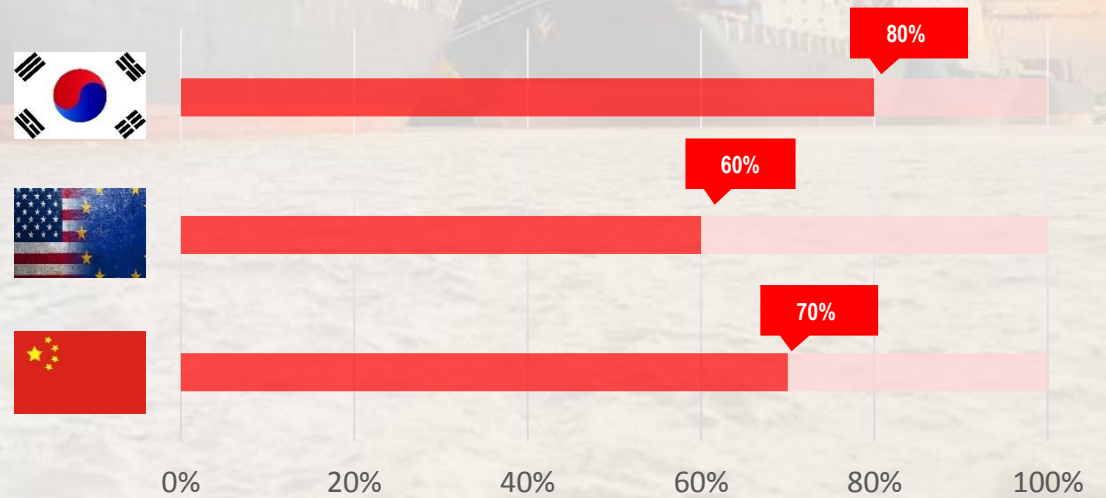

SUCCESS BUSINESS

SIGNIFICANT DEVELOPMENT IN 2018-2020

EXPORT  5,000 TEUS  1000 TONS

IMPORT  7,000 TEUS  1200 TONS

 ↑ 75% TRUCKING FREIGHT  ↑ 65% SEA FREIGHT  ↑ 45% AIR FREIGHT

INCREASED CUSTOMER NUMBERS 2018-2020