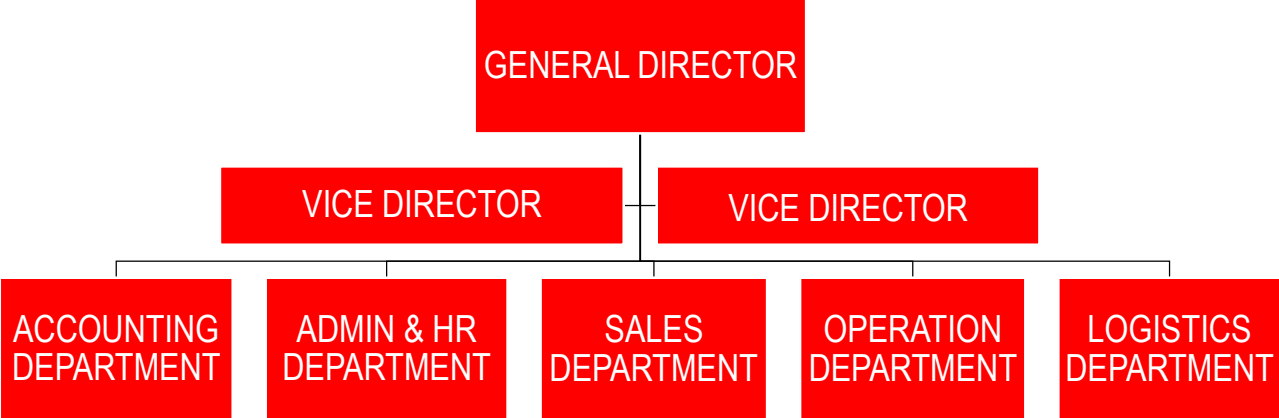

HEAD QUARTER: HANOI OFFICE

- HO CHI MINH BRANCH
- BAC GIANG OFFICE
- LANG SON OFFICE
- NOI BAI OFFICE
- THAI NGUYEN OFFICE
- HAI PHONG OFFICE
- BAC NINH OFFICE
- CHINA OFFICE